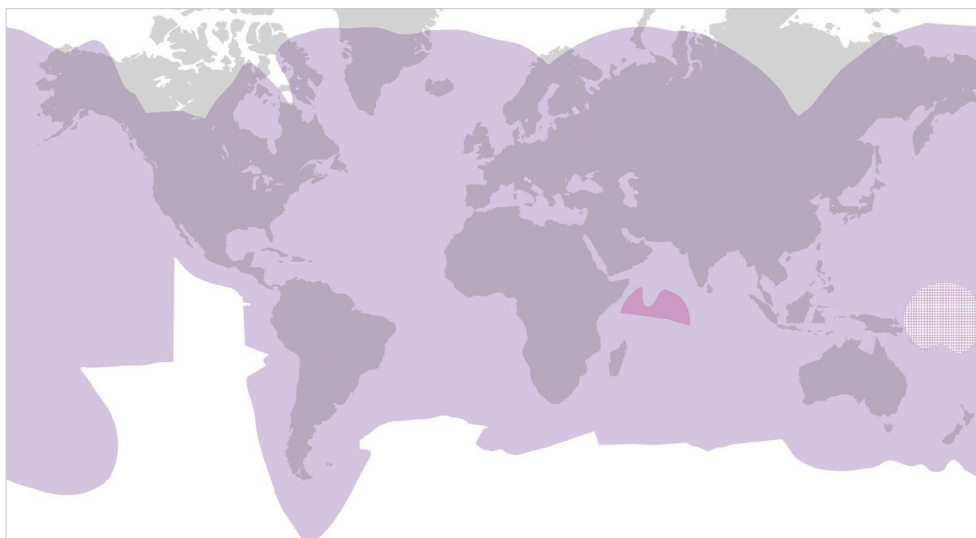

Global Service*

Ku-band Coverage Anticipated 2021 Coverage

TracPhone V30 has a 2-axis stabilized antenna pedestal design that does not provide coverage in areas where the satellite is directly overhead.

*The map depicts KVH's expectations for the mini-VSAT Broadband HTS Network's coverage for the TracPhone V30. For the most up-to-date coverage maps, visit kvh.com/v30map.

Actual coverage and availability may vary. Data rates may also vary in different regions. KVH provides no guarantees of satellite coverage or availability.