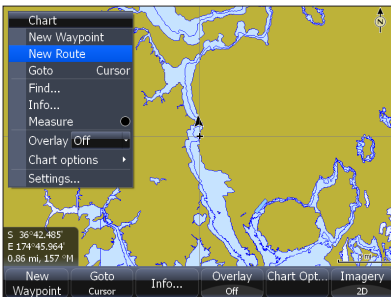

Go To Cursor / Cancel Navigation

1.

Go to Cursor.

1.

Chart POI information

1. (POI) MENU
2. (Details)

Routes

1. MENU (New Route)
2. Enter.
3. MENU (Save) (Routes). Enter.
4. (Start), Forward Reverse.