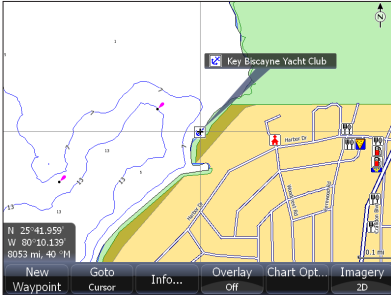

MMC

Waypoints

1.

WPT/Find

1.

ENTER,

2.

Save

Go To Cursor / Cancel Navigation

1.

Go to Cursor.

1.

Chart POI information

1. (POI) MENU
2. (Details)

Routes

1. MENU (New Route)
2. Enter.
3. MENU (Save) (Routes). Enter.
4. (Start), Forward Reverse.