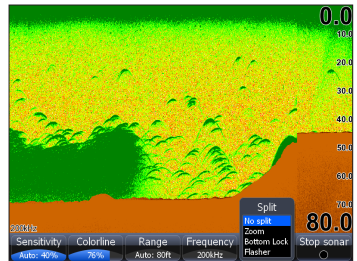

(Nightview) Iceview

(Bottom Lock) (Zoom),
Flasher

1.

Lock and Flasher

, Bottom

1.

PAGES