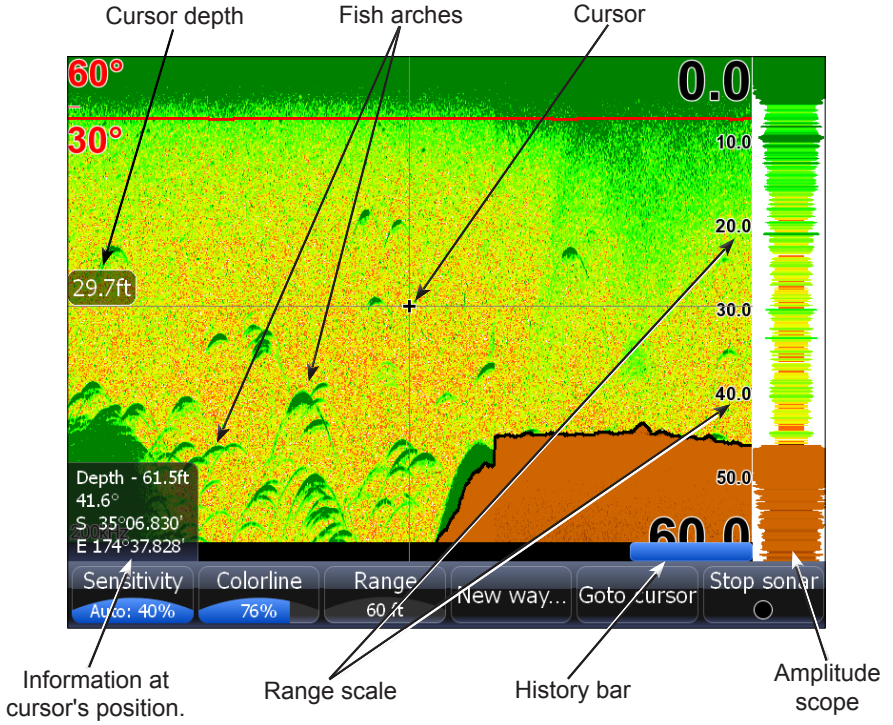

Sonar

1.

MENU.

1.

MENU.