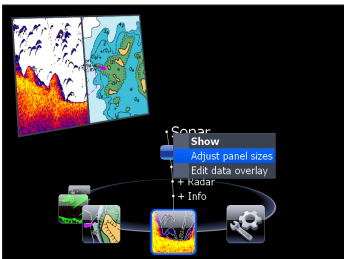

EXIT

ENTER

MENU

PAGES

WPT FIND GPS.

LIGHT POWER

ZOUT ZIN

Softkeys

The Chart page softkeys

Pages screen

1. PAGES()

2. /

1. MENU. Adjust panel sizes()

1. MENU Edit data overlay().

2. Enter Menu

MMC / SD card slot

MMC

Waypoints

1.

WPT/Find

1.

ENTER,

2.

Save