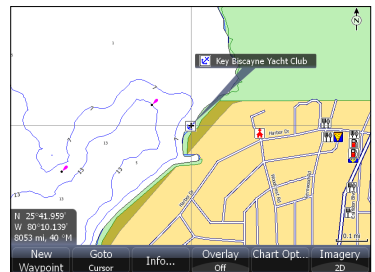

MMC

Waypoints

1.

WPT/Find

1.

ENTER,

2.

Save

Go To Cursor / Cancel Navigation

1.

Go to Cursor.

1.

Chart POI information

1. (POI) MENU
2. (Details)

Routes

1. MENU (New Route)
2. Enter.
3. MENU (Save) (Routes). Enter.
4. (Start), Forward Reverse.