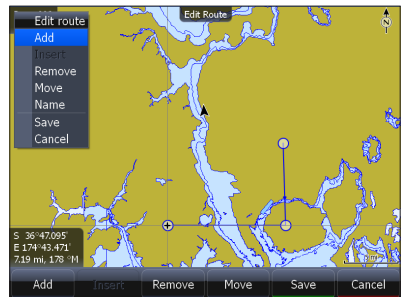

Go To Cursor / Cancel Navigation

1.

Go to Cursor.

1.

Chart POI information

1. (POI) MENU
2. (Details)

Routes

1. MENU (New Route)
2. Enter.
3. MENU (Save) (Routes). Enter.
4. (Start), Forward Reverse.